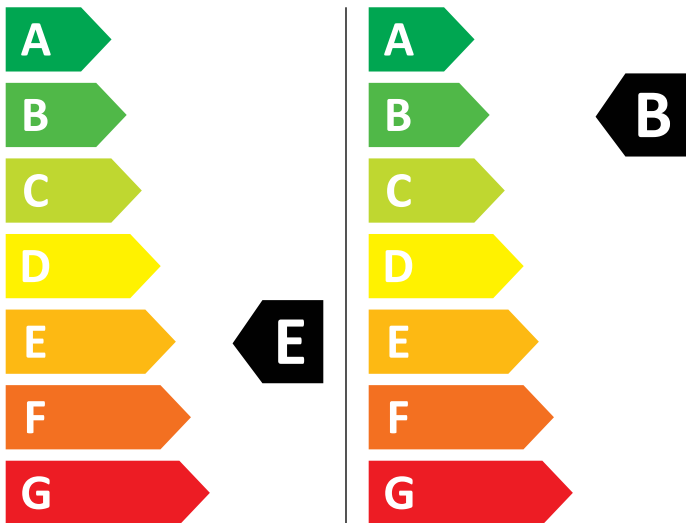

# ENERG

AEG

L7WBG047W 914610212

Water consumption: 325 kWh/100

Water consumption: 52 kWh/100

5,0 kg

7,0 kg

67 L